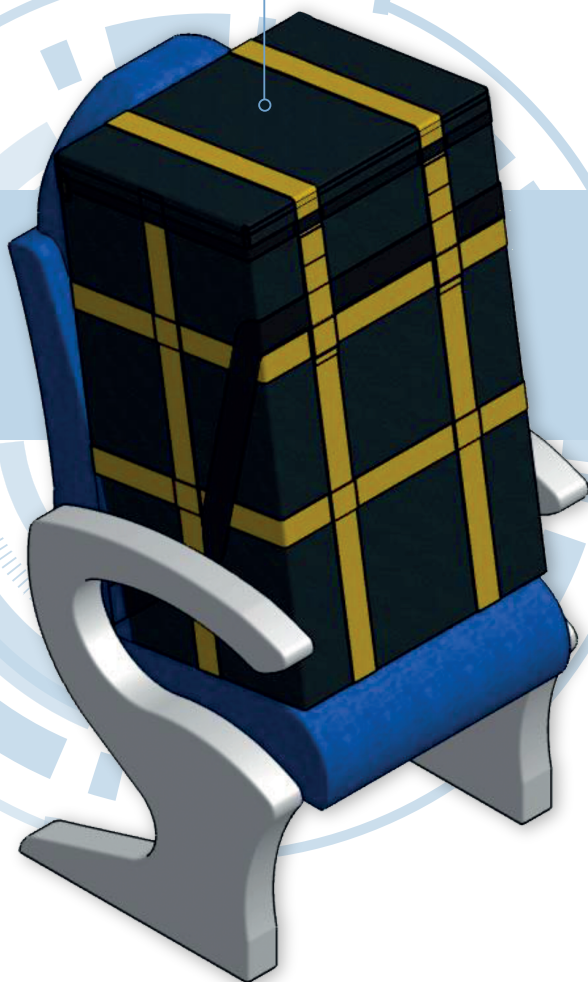

# SEAT CONTAINER

Cargo Seat Bags for commercial and humanitarian cargo transportation.

CUSTOMIZED WITH YOUR COMPANY ID TAG

## SEAT CONTAINER

The seat containers can be easily installed and can carry a wide range of cargo: from postal packages, E-commerce items and humanitarian supplies

### Dimensions:

Load Capacity: **77 KG**

Width: **480 mm**

Depth: **380 mm**

Height: **780 mm**

Volume of content: **0,14m**

### Long durability item

Product manufactured in robust and fire proof polyester fabric, the **LHColus Seat Container** resists to all structural conditions, fire protection, aggressive fluids contamination, fungus and Emergency Evacuation requirements.